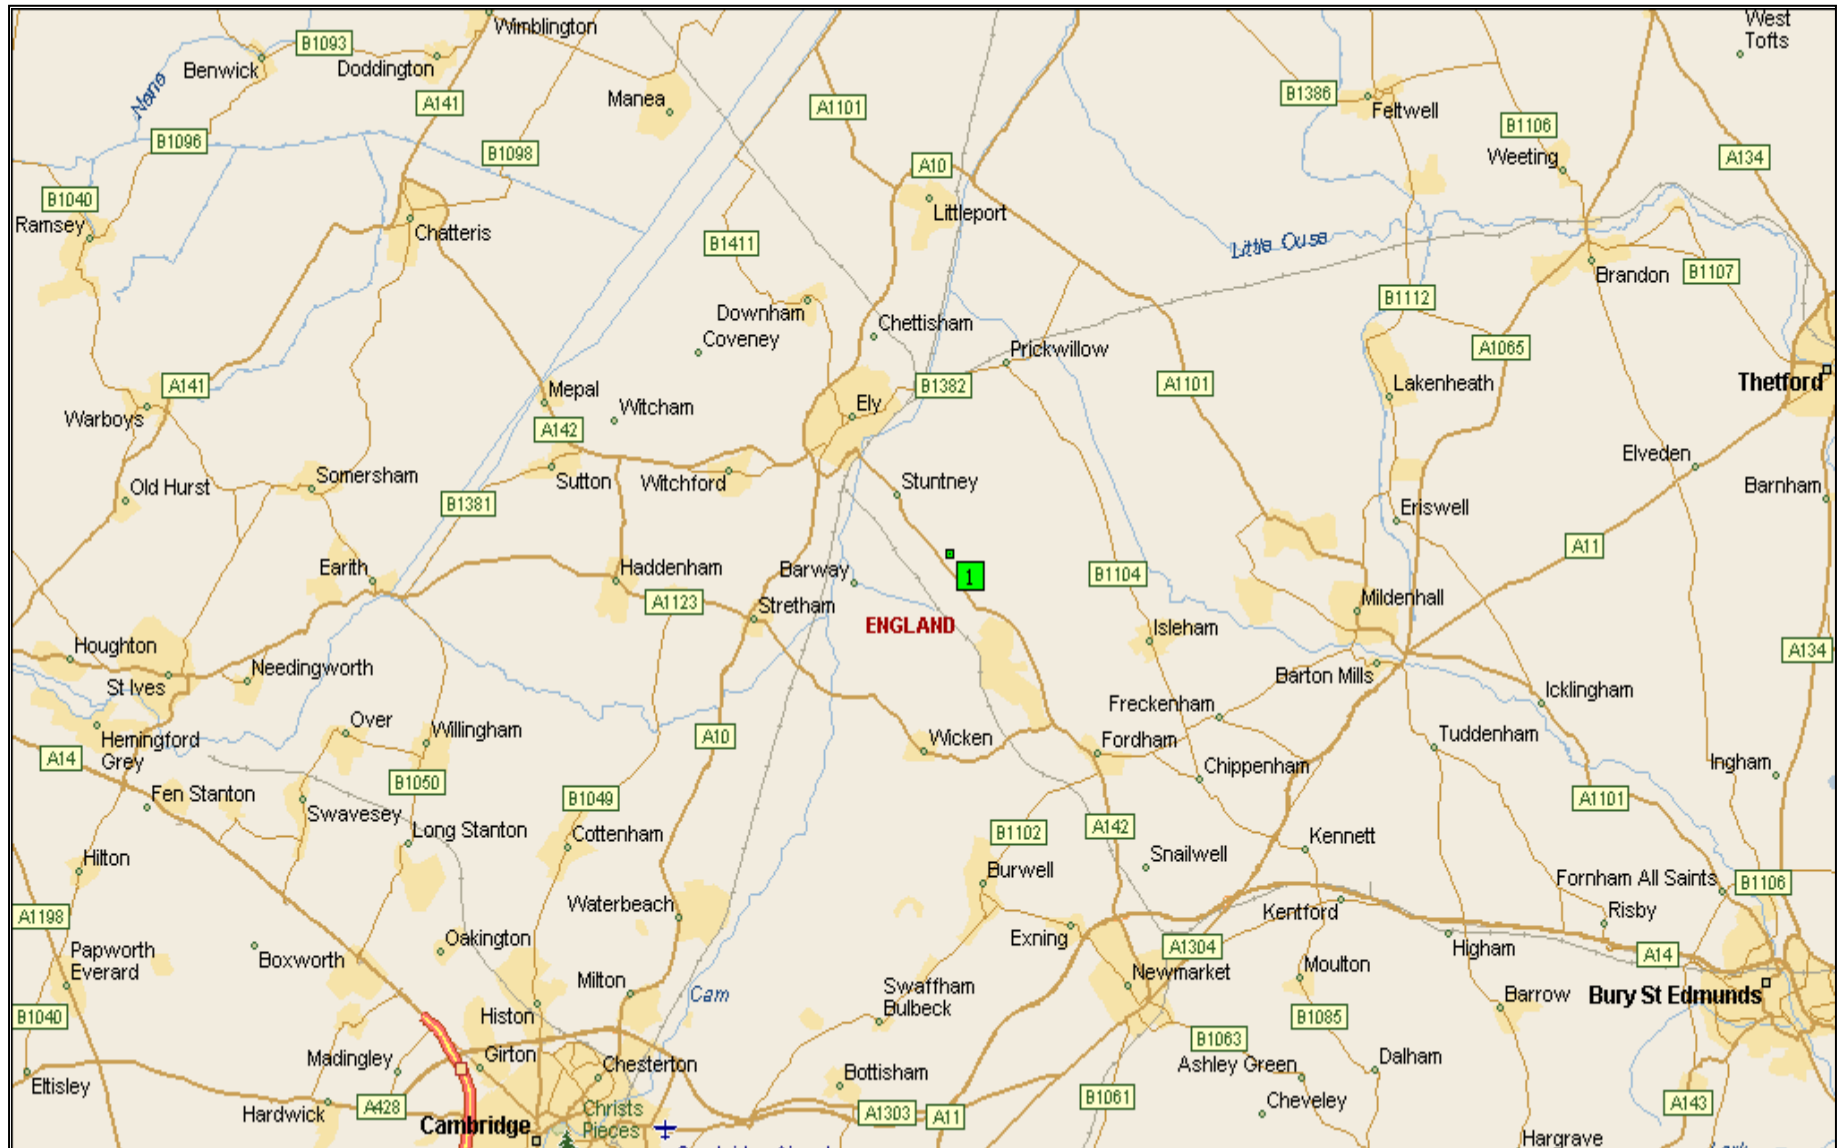

How to find the Barcham Trees

Please visit www.barcham.co.uk for further information